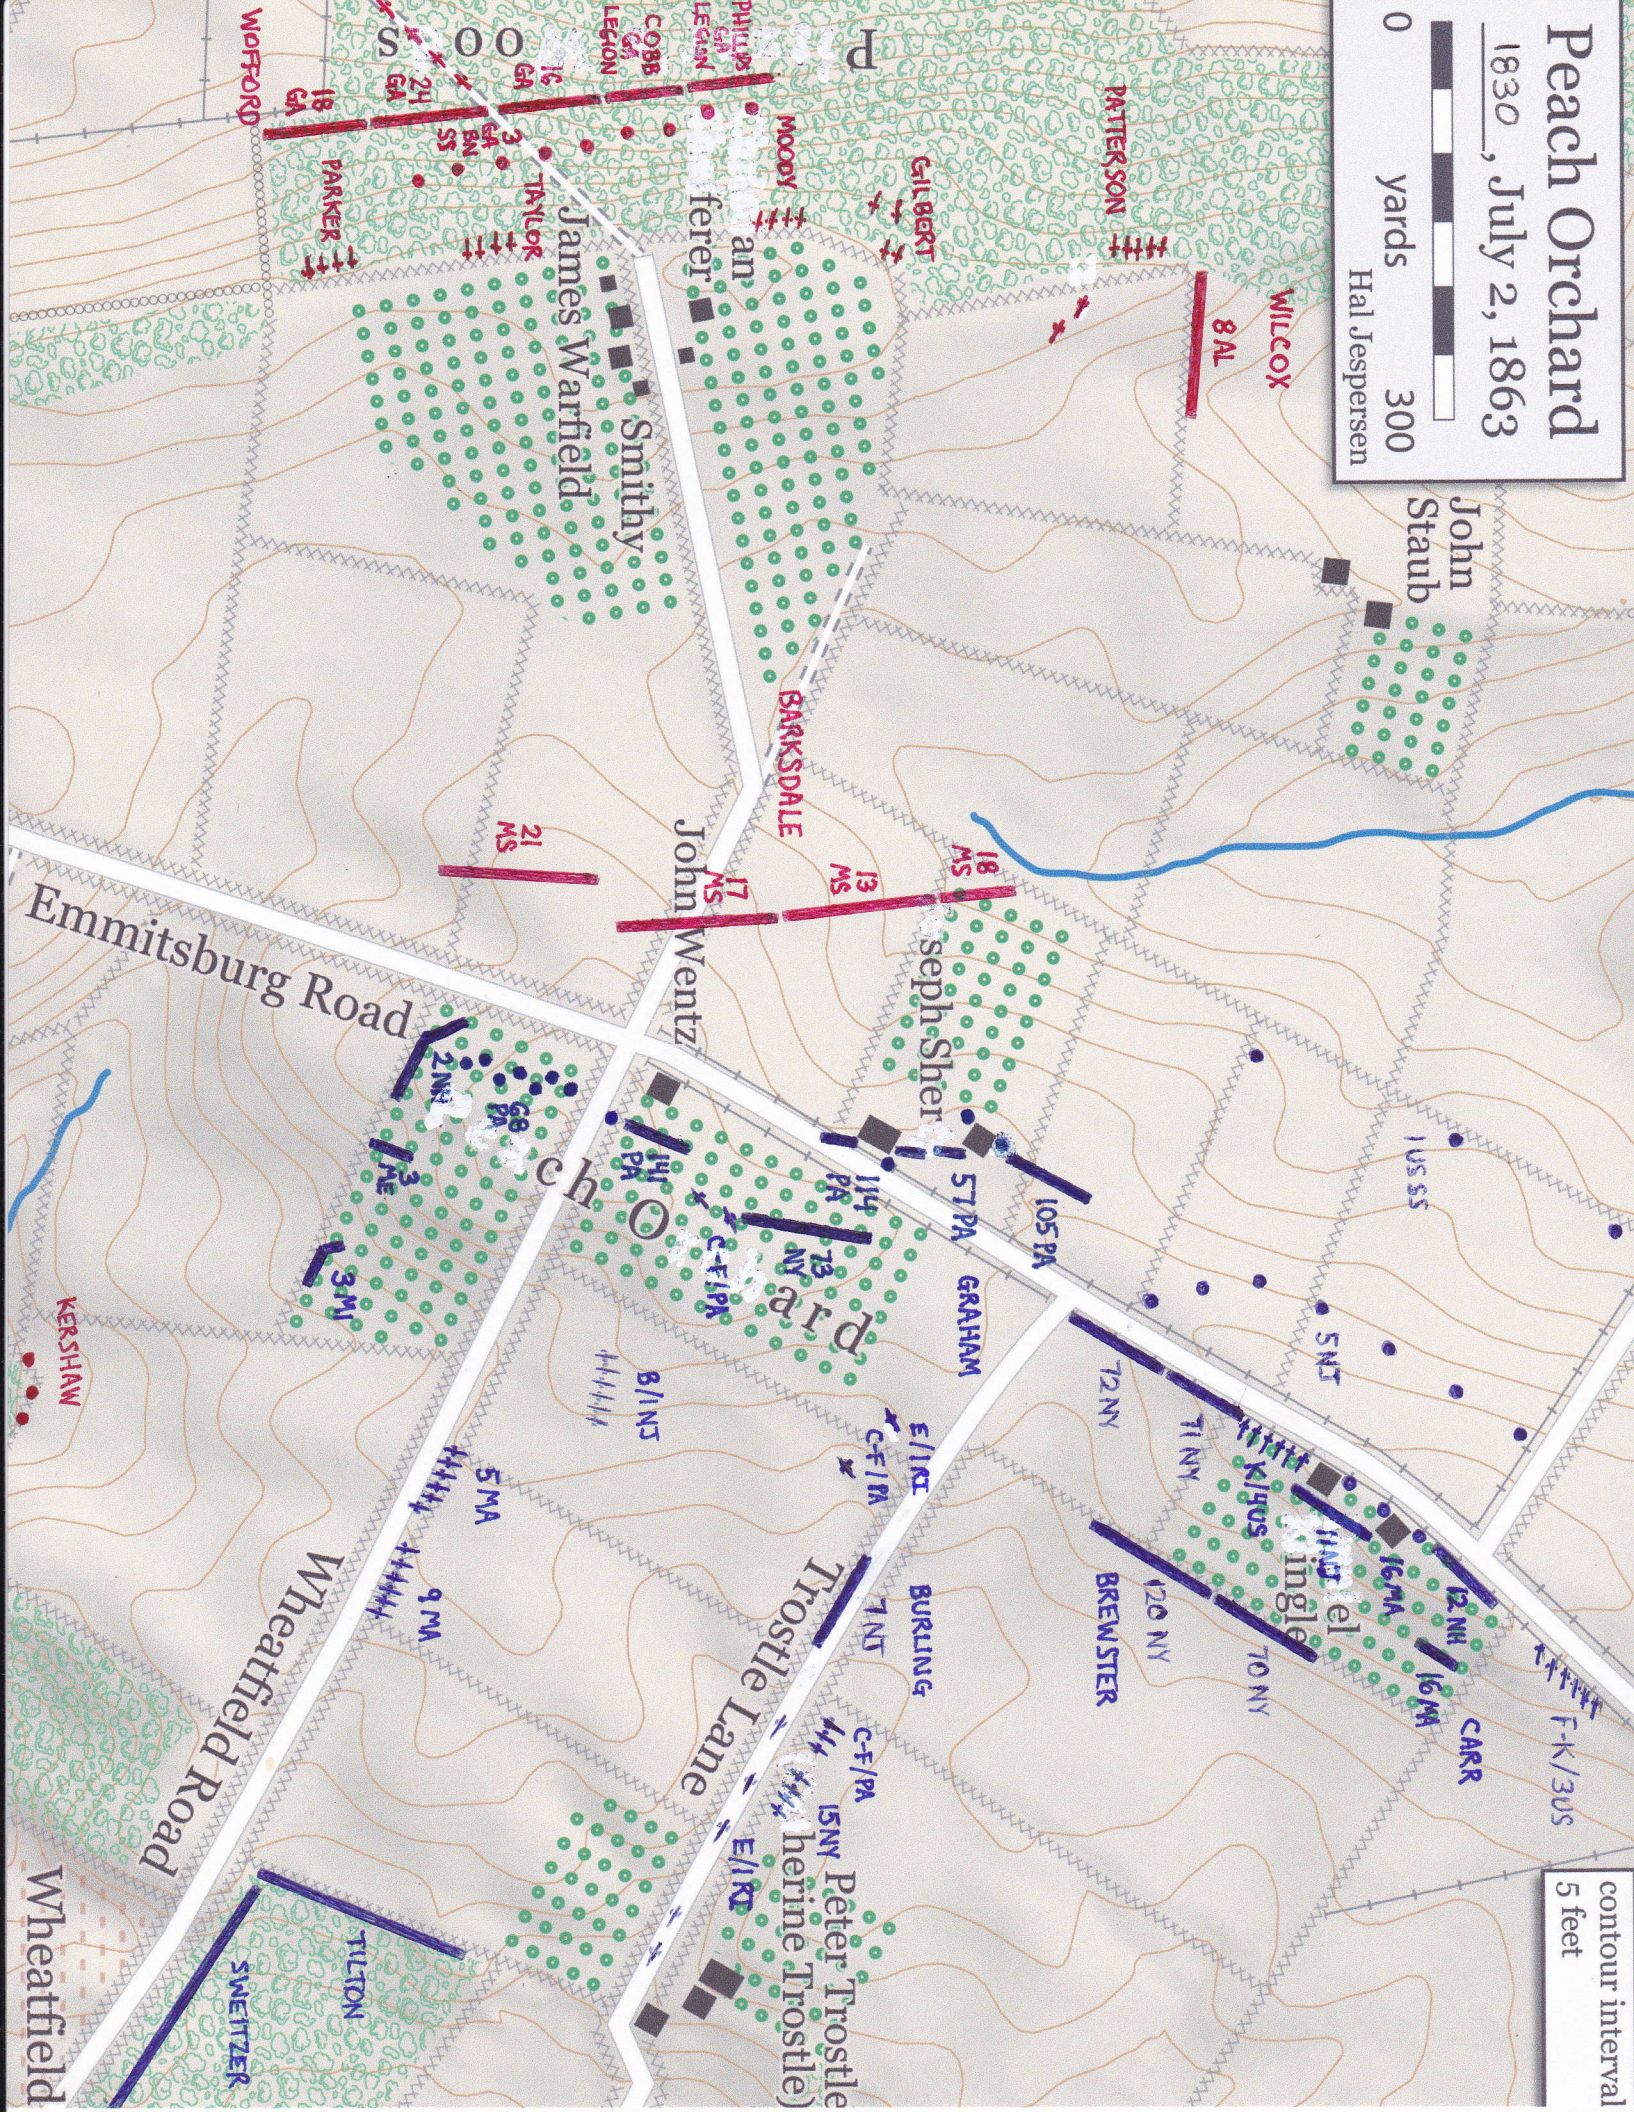

Peach Orchard

1830, July 2, 1863

contour interval
5 feet